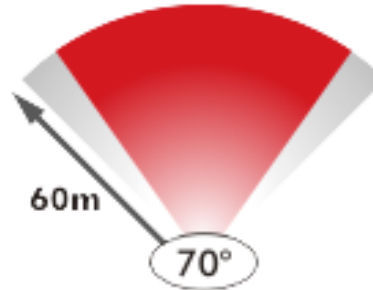

Outdoor-Illuminator

Model: JFIL-06

High Performance Infrared Illuminator, Range up to 60M

Feature

- Outdoor metal rectangular type
- 850nm infrared LEDs x 136 pcs.
- Dust and waterproof to IP66
- Emissive power 13W
- AC 24V operation

QTY/CTN:4

TECHNICAL DATA FOR GUIDANCE PURPOSES ONLY PLEASE VERIFY WITH OUR SALES OFFICE

| | |
|-----------------------|-----------------------------|
| Type | Outdoor |
| Luminaire | 850nm LED |
| Emissive Power | 13W |
| Distance | 70°, 60M |
| Control | Light Sensor / 3Lux |
| Current Consumption | AC24V /7W |
| Dimension | 107(W) x 250(H) x 332(L) mm |
| Storage Temperature | -30°C ~ +60°C |
| Operating Temperature | -10°C ~ +45°C |